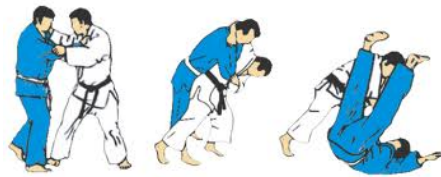

Junior Grading Green-Orange

Tachi Waza

O-Soto-Gari	Ouchi-Gari	Deashi Barai	Tai-Otoshi	O-Goshi
Ippon Seoi-Nage	Kouchi Gari	Uki Goshi	Harai Goshi	Morote Seoi-Nage
Eri Seoi Nage	Ko-soto Gari	Tani Otoshi		

Koshi Guruma

Kubi Nage

Sasae Tsurikomi Ashi

Ne Waza

Kesa Gatame	Yoko Shiho Gatame	Kata Gatame	Tate Shiho Gatame	Kuzure Yoko Shiho Gatame
Kuzure Kesa Gatame	Kami Shiho Gatame	Kuzure Tata Shiho Gatame