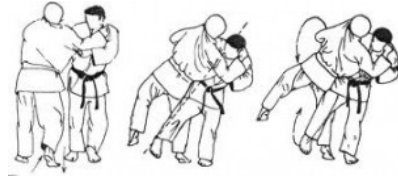

Tachi Waza

O-Soto-Gari