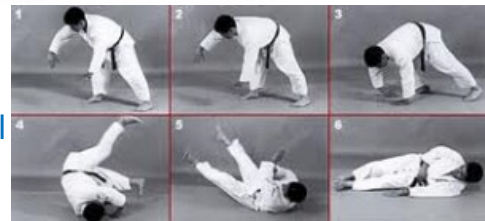

Junior Grading

White-Yellow

Terminology

Judo - Gentle way	Judogi - Judo uniform
Seiza - Ceremonial sitting, knees and heels	Rei - bowing
Kumi Kata - Method of grasping opponent; Grip	Tachi-Waza - Standing techniques
Kodokan - Judo Headquarters in Tokyo, Japan	Ne-Waza - Ground techniques
Hajime - Start; begin	Mate - Wait; stop
Sore made - Time had expired	Migi - Right
Idari - Left	Ippon - Full point

Founder: Prof. Jigoro Kano

When: 1882

Where: Kodokan, Tokyo, Japan

Techniques

Ukemi Waza - breakfalls

Ushiro Ukemi - backward breakfall

Yoko Ukemi - side breakfall

Zenpo Kaiten Ukemi - rolling forward breakfall